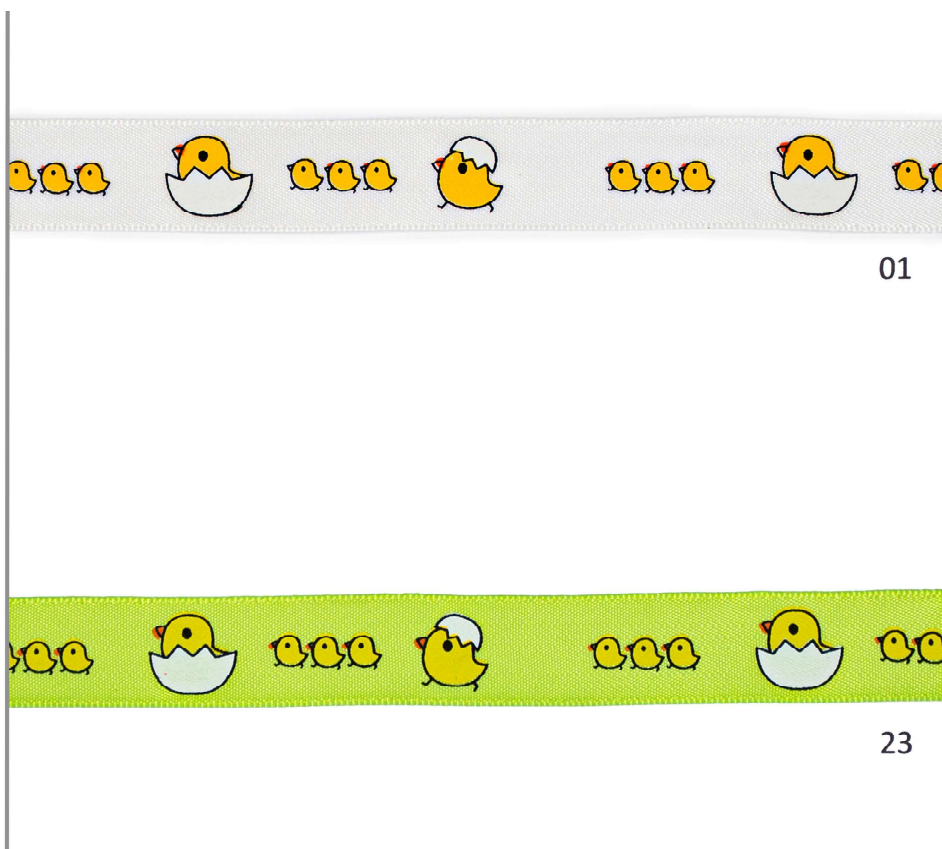

SF Satin 'Little chicks'

8.037121. 15 mm x 25 mtr