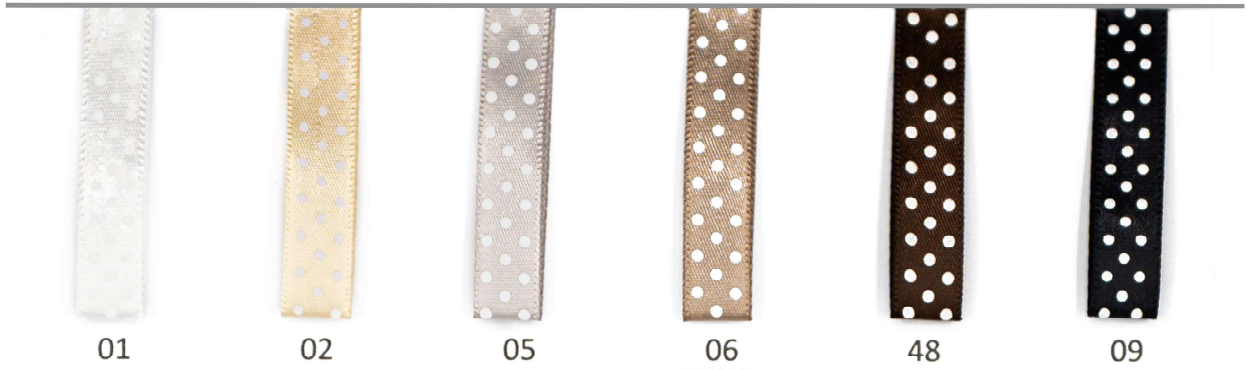

Packara

CARE FOR PACKAGING

Rafaélweg 9 6114 BX Susteren (NL) T: +31 475 597 069 F: +31 475 597 670 E: info@packara.com www.packara.com

Dots - Single face satin
8.DOTS16. 10 mm x 25 mtr