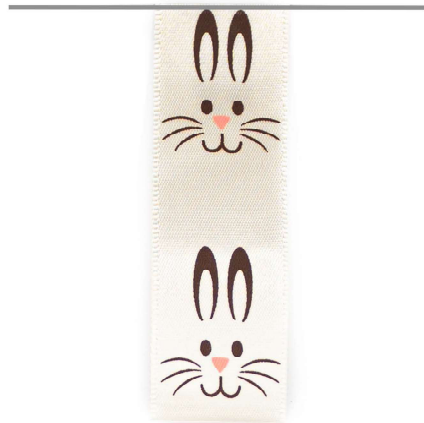

40

14

23

34

55

SF Satin ribbon 'Easter bunny'
8.037626. 22 mm x 25 mtr