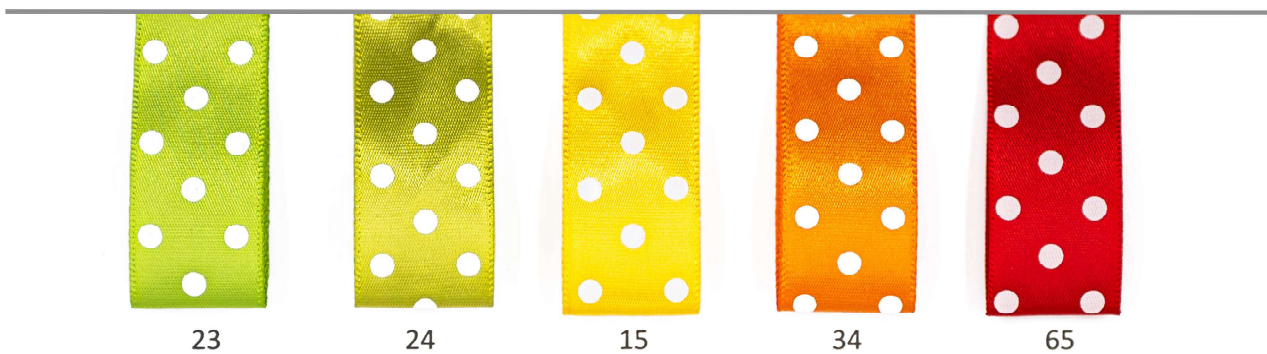

Packara

CARE FOR PACKAGING

Rafaélweg 9 6114 BX Susteren (NL) T: +31 475 597 069 F: +31 475 597 670 E: info@packara.com www.packara.com

Dots – Single face satin
8.DOTS26. 23 mm x 20 mtr