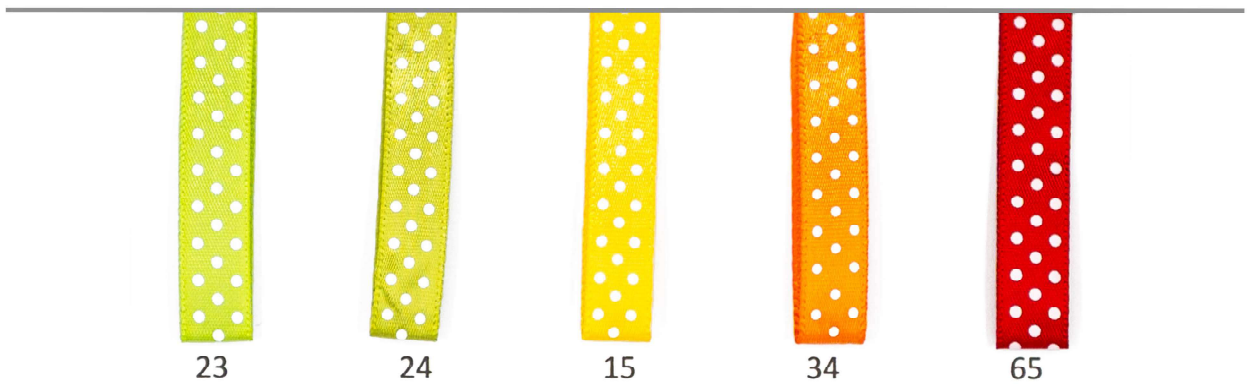

Packara

CARE FOR PACKAGING

Rafaélweg 9 6114 BX Susteren (NL) T: +31 475 597 069 F: +31 475 597 670 E: info@packara.com www.packara.com

Dots - Single face satin
8.DOTS16. 10 mm x 25 mtr