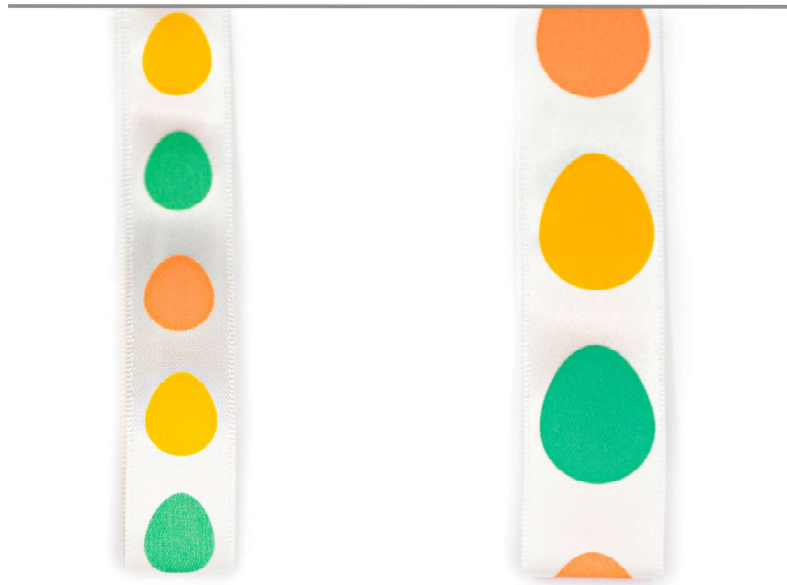

99

99

SF Satin ribbon 'Easter eggs'

8.042121. 15 mm x 25 mtr

8.042126. 22 mm x 25 mtr