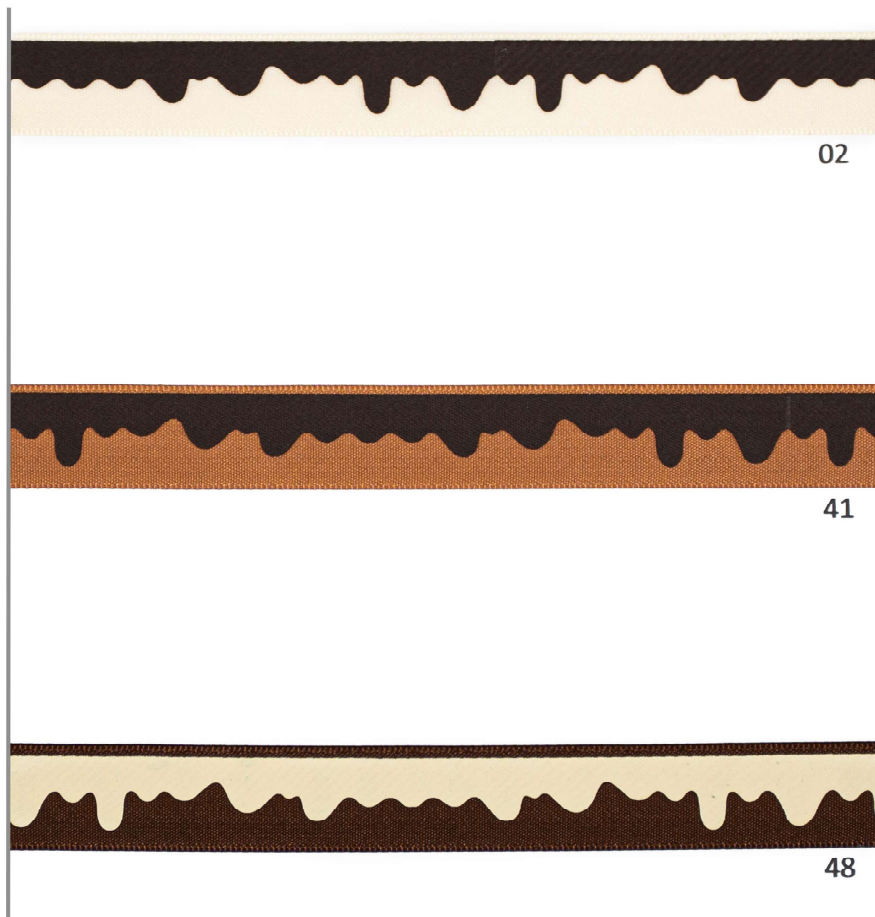

40

14

21

50

Wooden hanger 'Butterfly' with rope

8.H0040. 3 cm x 3,8 cm 36 pcs./bag

SF Satin ribbon 'Dripping chocolate'

8.048421. 15 mm x 25 mtr