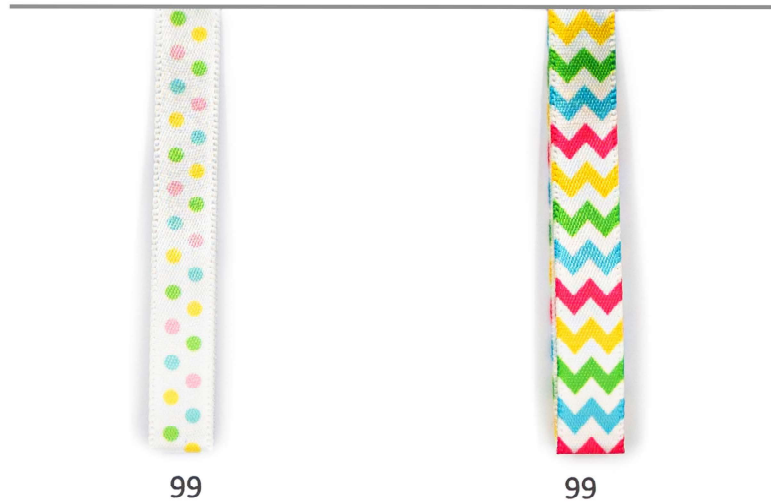

SF Satin 'Spring dots'
8.044615. 10 mm x 25 mtr

SF Satin 'Spring chevron'
8.044715. 10 mm x 25 mtr